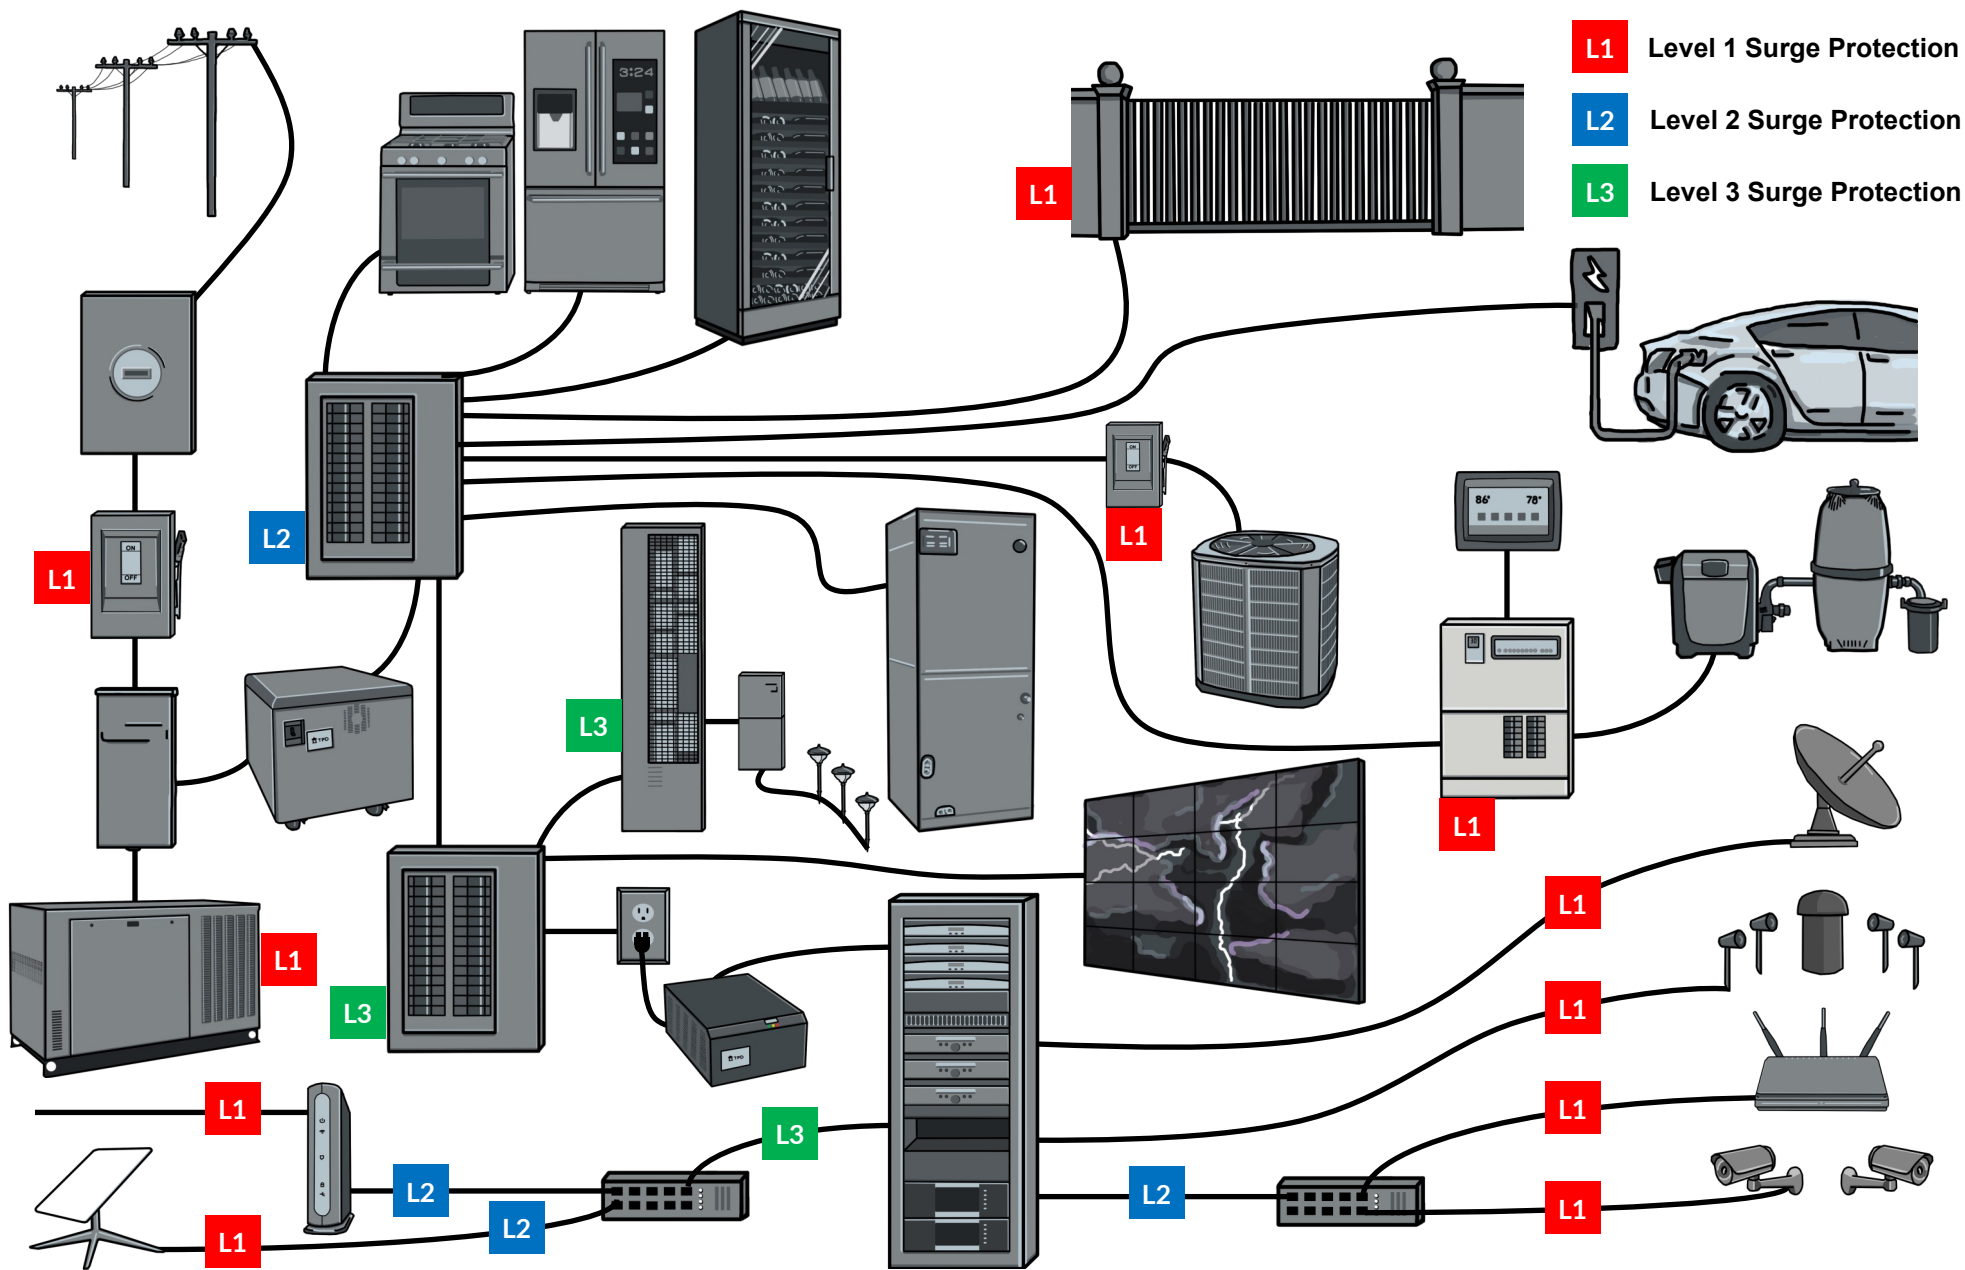

TPD Whole Home Power Quality Program

Call Technical Support at [717-436-2856](tel:717-436-2856) or email info@tpdsurge.com
www.TransientProtectionDesign.com