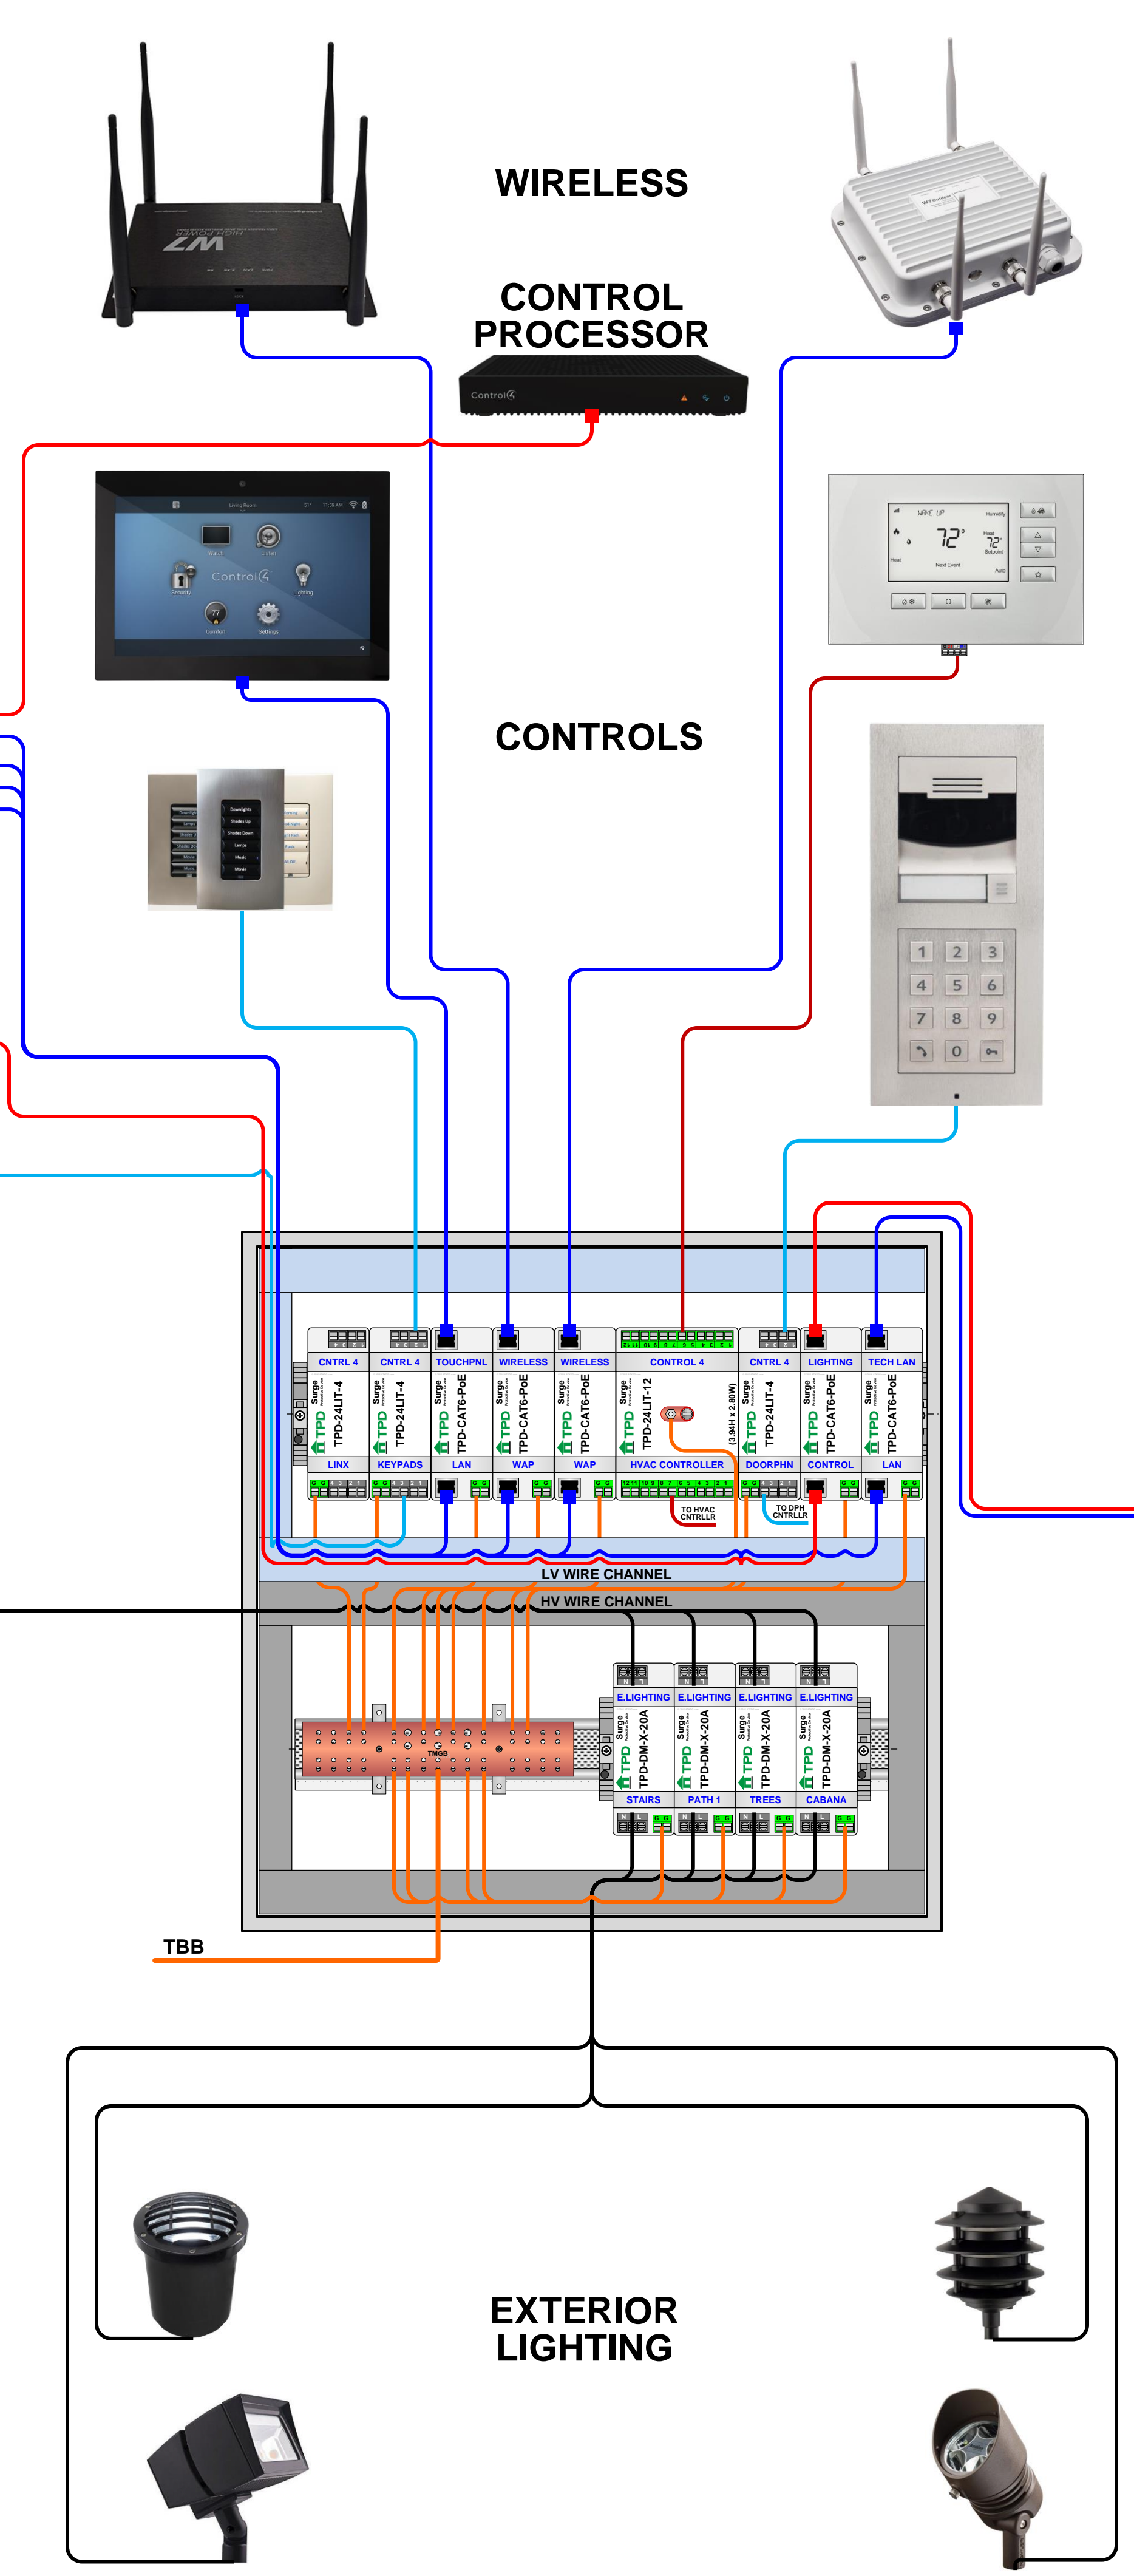

Control 4  
SMART HOME TECHNOLOGY

CLIENT RESIDENCE  
CITY STATE

SMART HOME TECHNOLOGY DESIGN  
4K DIGITAL MEDIA  
HOME THEATER  
COMMUNICATIONS  
ENTERPRISE LAN  
SECURITY / CCTV  
HVAC CONTROL  
SHADE CONTROL  
LIGHTING CONTROL  
POWER ISOLATION  
POWER MONITORING

CONTROL 4 SURGE PROTECTION OVERVIEW

SCALE: .25 in = 1.0 ft.  
DATE: 08.16.2016

X-1.10

Copyright 2017 TPD - Transient Protection Design. All Rights Reserved. This drawing is the property of Transient Protection Design. The graphics, information and specific ideas in this document are the exclusive property of Transient Protection Design and must not be made public, copied, or sold. Permission to reproduce this document, in whole or in part, or to distribute it to others, must be obtained by written permission from Transient Protection Design.

NOTE: OPTIONS FOR VARIOUS VOLTAGES AND AMPERAGES.