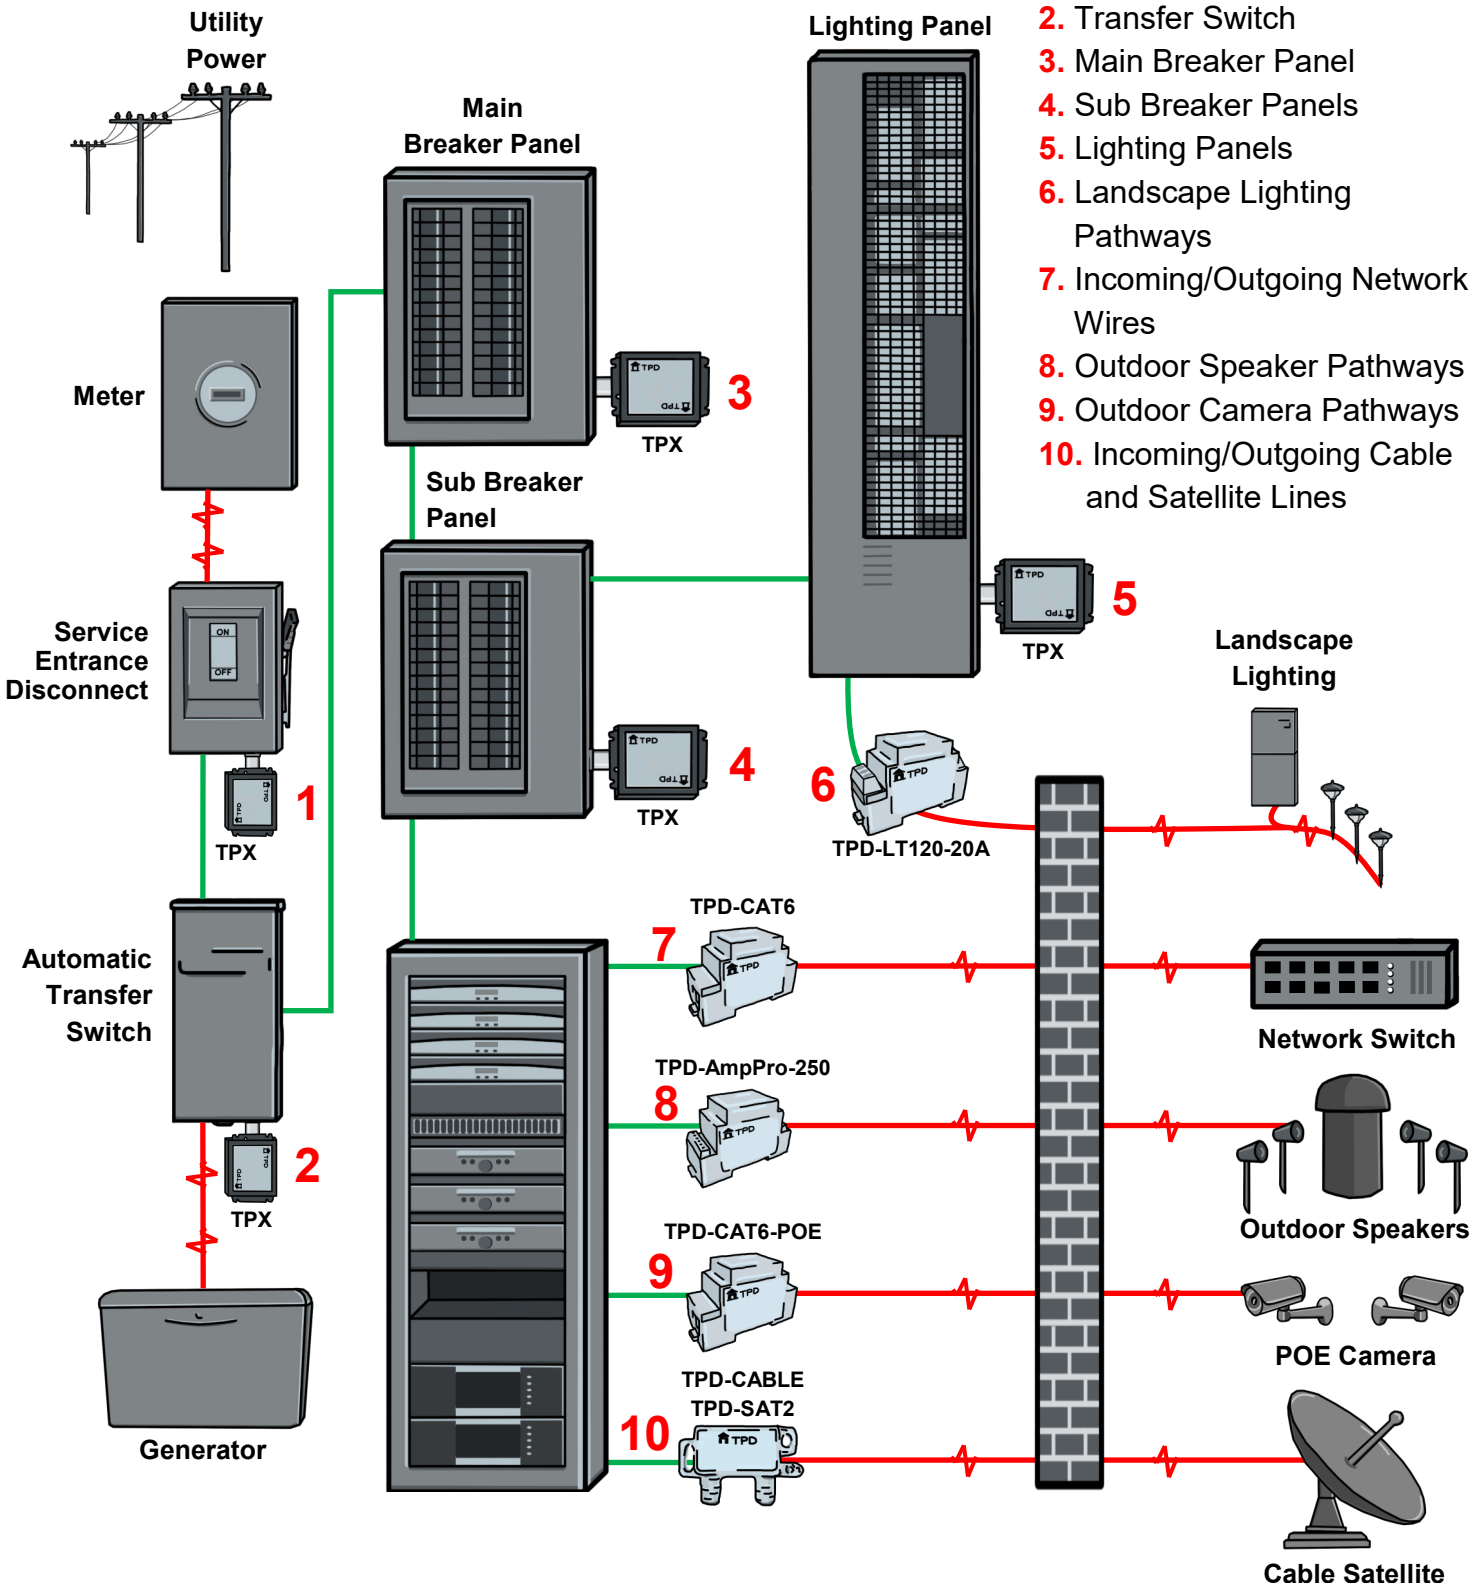

# Surge Protect Sample Home

## Surge Protect:

1. Service Entrance Disconnect
2. Transfer Switch
3. Main Breaker Panel
4. Sub Breaker Panels
5. Lighting Panels
6. Landscape Lighting Pathways
7. Incoming/Outgoing Network Wires
8. Outdoor Speaker Pathways
9. Outdoor Camera Pathways
10. Incoming/Outgoing Cable and Satellite Lines