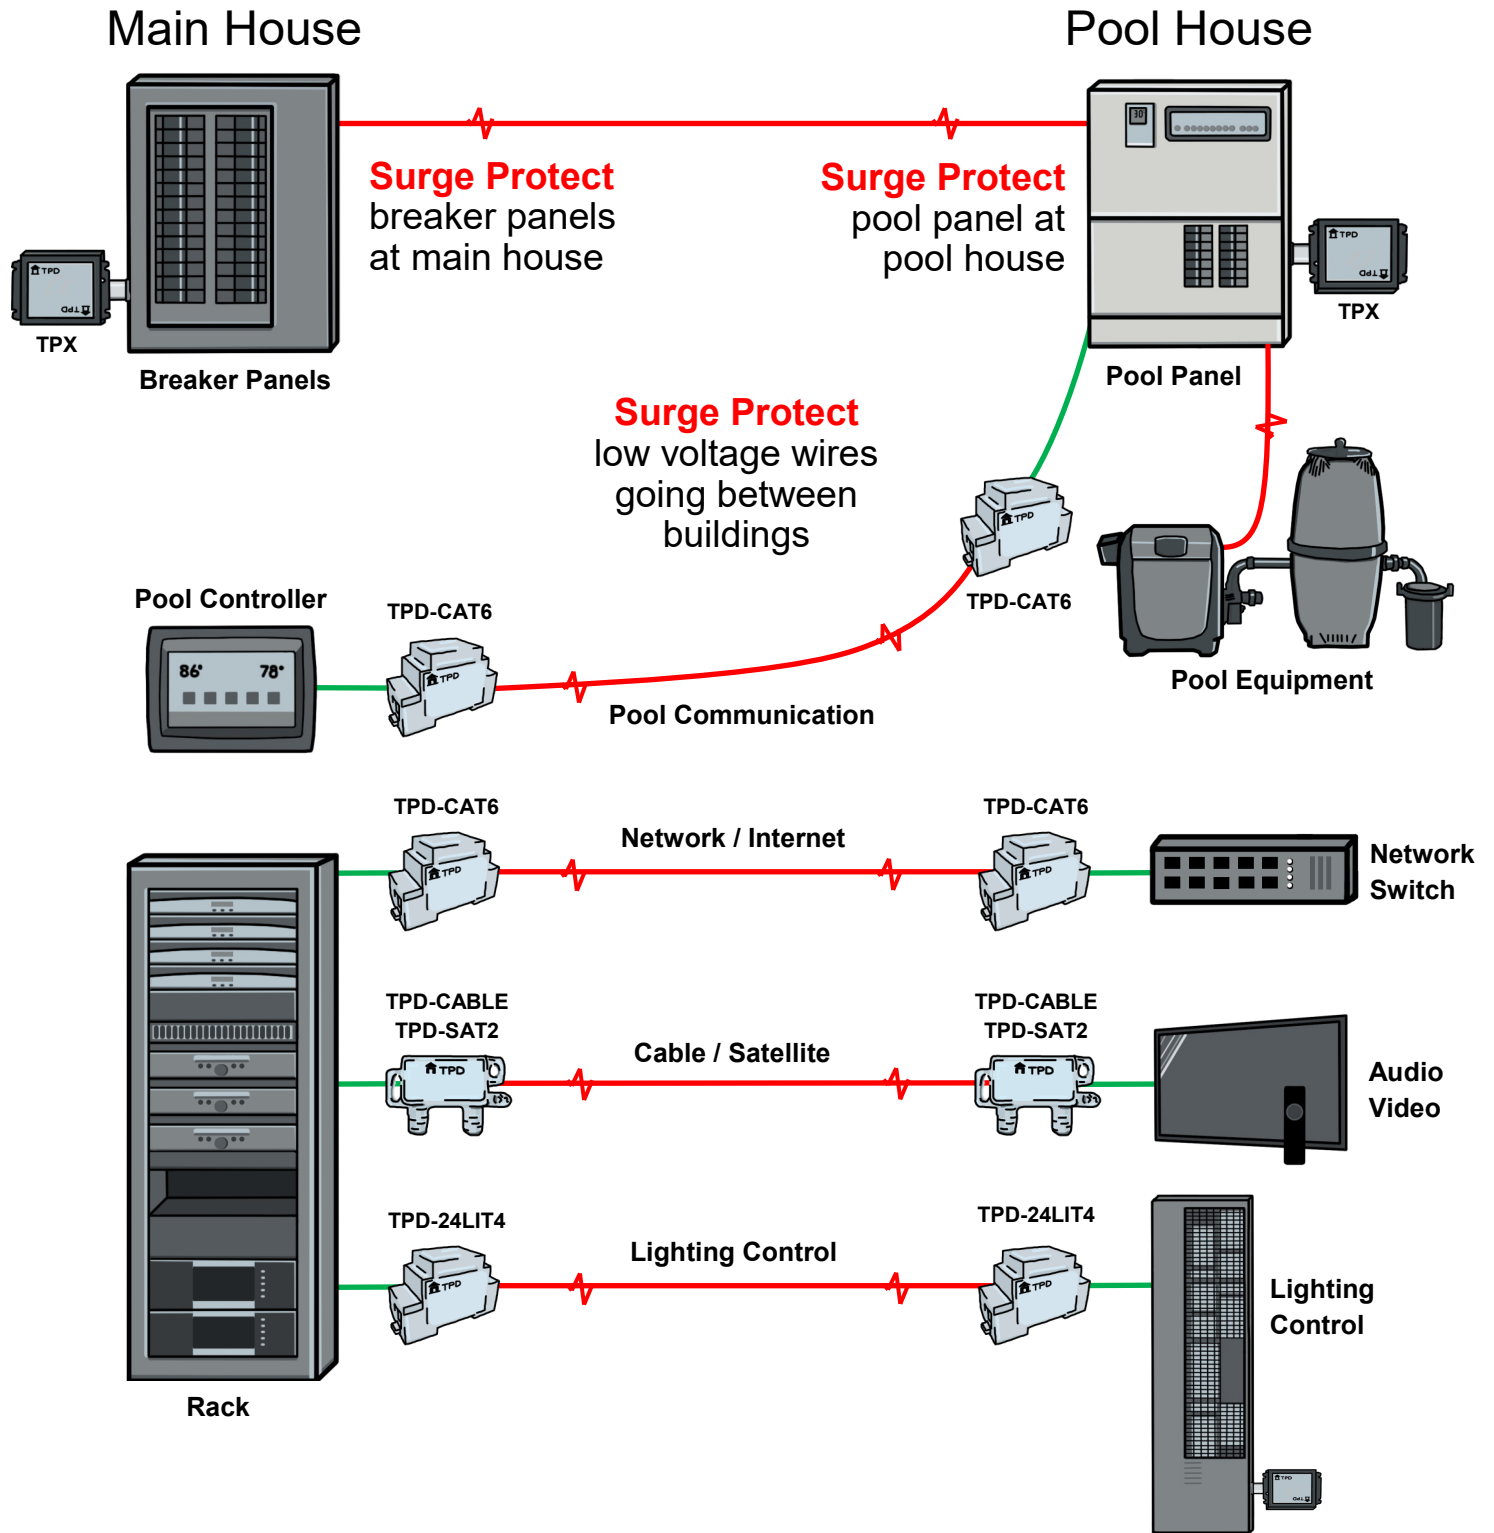

Surge Protect Pool House Equipment

Call Technical Support at [717-436-2856](tel:717-436-2856) or email info@tpdsurge.com
www.TransientProtectionDesign.com