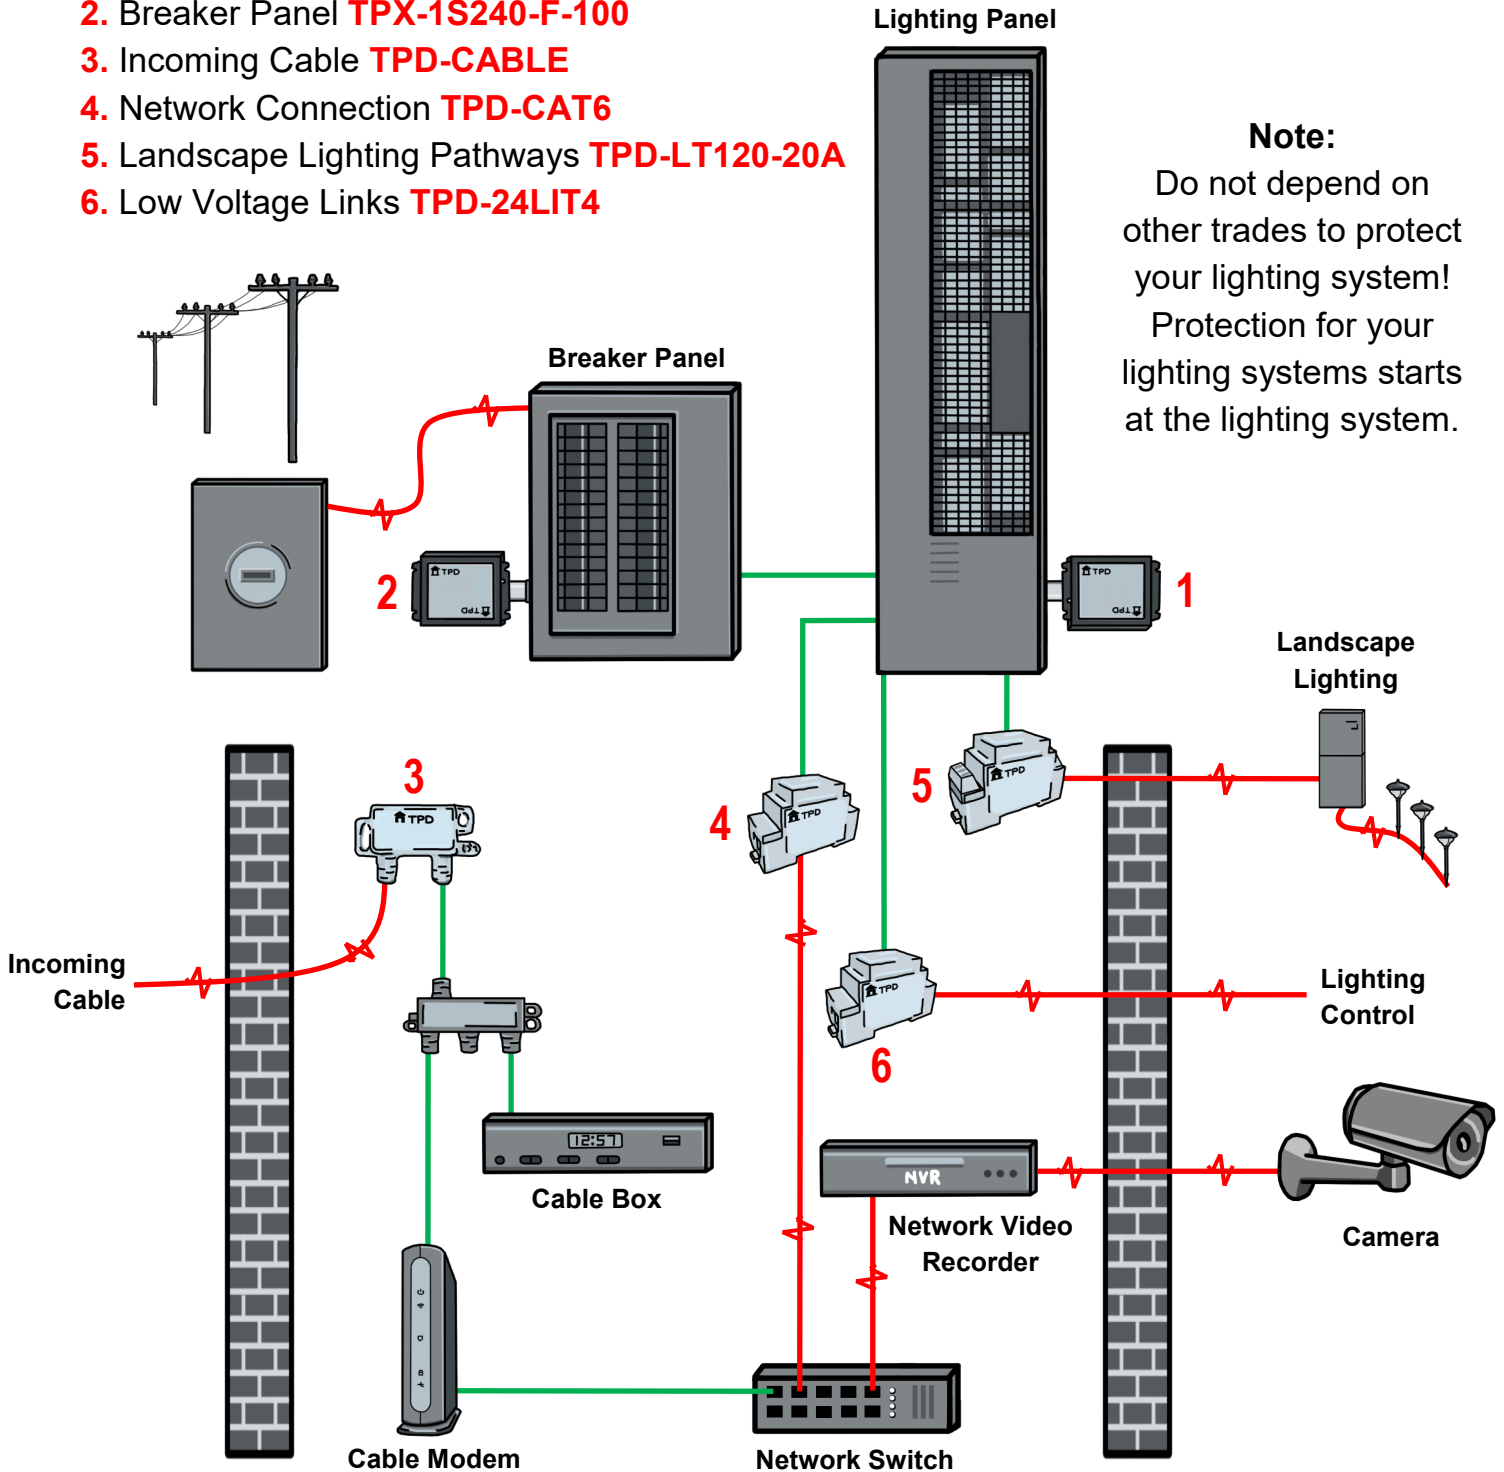

## Surge Protect:

1. Lighting Panel **TPX-1S240-F-100**
2. Breaker Panel **TPX-1S240-F-100**
3. Incoming Cable **TPD-CABLE**
4. Network Connection **TPD-CAT6**
5. Landscape Lighting Pathways **TPD-LT120-20A**
6. Low Voltage Links **TPD-24LIT4**