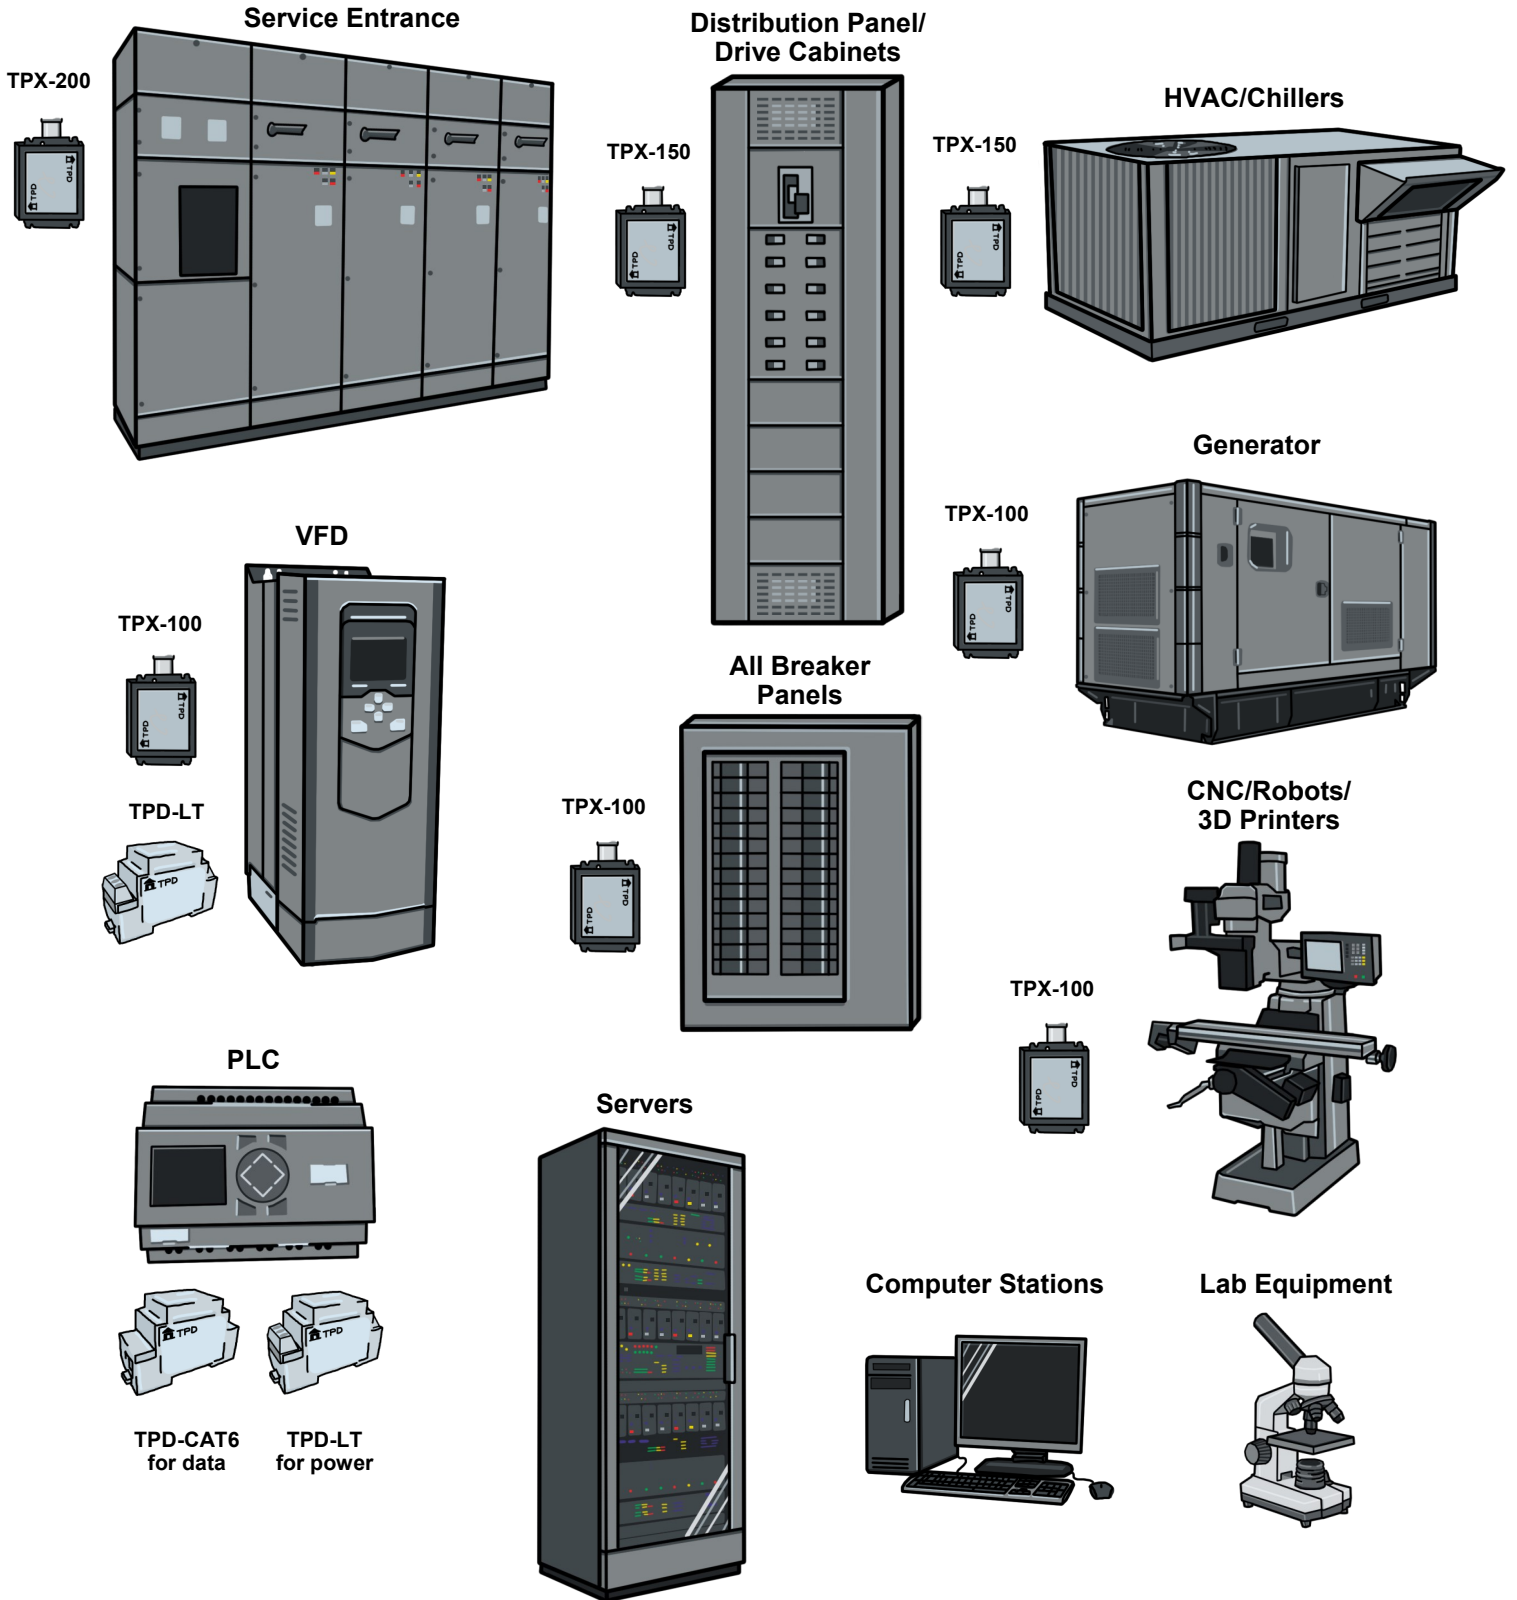

# Surge Protect Industrial Facilities

Call Technical Support at **717-436-2856** or email [info@tpdsurge.com](mailto:info@tpdsurge.com)  
[www.TransientProtectionDesign.com](http://www.TransientProtectionDesign.com)